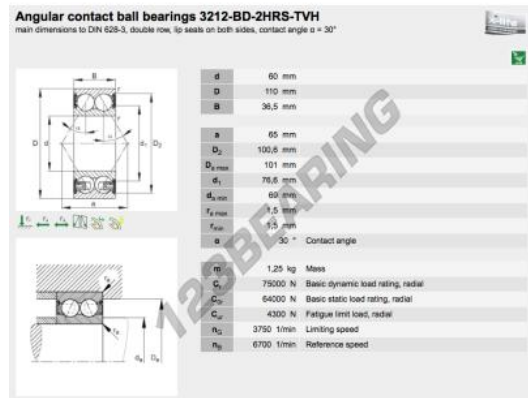

Deep groove ball bearing single row 3212-BD-XL-2HRS-TVH-FAG - 3212-BD-XL-2HRS-TVH-FAG

<https://www.123bearing.co.uk/bearing-housing/deep-groove-bearing/single-row/3212-bd-xl-2hrs-tvh-fag>

PRODUCT FEATURES

Brand	FAG
N° Ean13	4012802910902
Inside diameter	60 mm
Outside diameter	110 mm
Thickness	36.5 mm
Limiting speed	4750 rpm
Weight	1300 g
Dynamic load	75 kN
Static load	64 kN
Packaging	1

contact@123bearing.co.uk