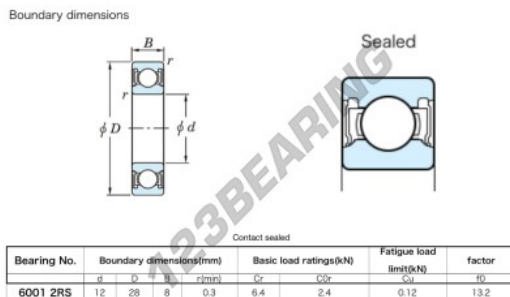

Deep groove ball bearing single row 6001-2RS-CM-FG-KOYO - 6001-2RS-CM-FG-KOYO

<https://www.123bearing.co.uk/bearing-housing/deep-groove-bearing/single-row/6001-2rs-cm-fg-koyo>

PRODUCT FEATURES

Brand	JTEKT
N° Ean13	4549250140631
Inside diameter	12 mm
Sealing	Seal on both sides
Outside diameter	28 mm
Thickness	8 mm
Weight	20 g
Dynamic load	6.4 kN
Static load	2.4 kN
Packaging	1