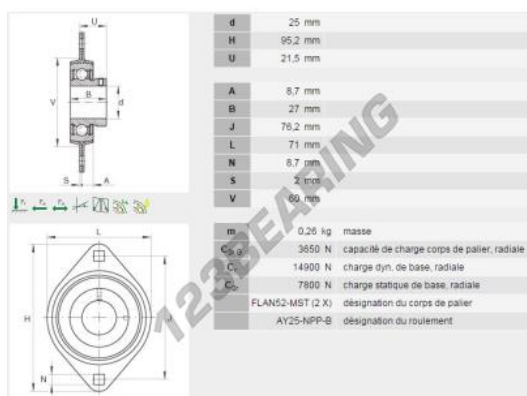

## Housed bearing 2 bolts RATY25-XL-INA - RATY25-XL-INA

<https://www.123bearing.co.uk/bearing-housing/housed-bearing/cast-iron-housed-bearing-2/raty25-xl-ina>

### PRODUCT FEATURES

Brand	INA
N° Ean13	4012802797114
Shaft diameter	25 mm
No. of fasteners	2
Tightening	Eccentric locking ring
Mounting center distance	76.2 mm
Material	TOLE
Weight	250 g
Packaging	-
Standard	No standard