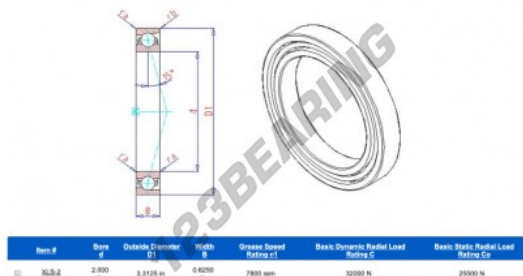

Deep groove ball bearing single row XLS2 - XLJ-2

<https://www.123bearing.co.uk/bearing-housing/deep-groove-bearing/single-row/xlj-2>

PRODUCT FEATURES

Brand	GEN
Inside diameter	50.8 mm
Outside diameter	84.138 mm
Thickness	15.875 mm
Limiting speed	7800 rpm
Weight	316 g
Dynamic load	32 kN
Static load	25.5 kN
Packaging	1