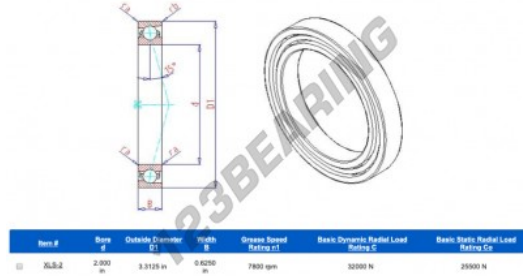

Deep groove ball bearing single row XLS2 - XLJ-2

<https://www.123bearing.co.uk/bearing-housing/deep-groove-bearing/single-row/xlj-2>

PRODUCT FEATURES

Brand	GEN
Inside diameter	50.8 mm
Outside diameter	84.138 mm
Thickness	15.875 mm
Limiting speed	7800 rpm
Weight	316 g
Dynamic load	32 kN
Static load	25.5 kN
Packaging	1