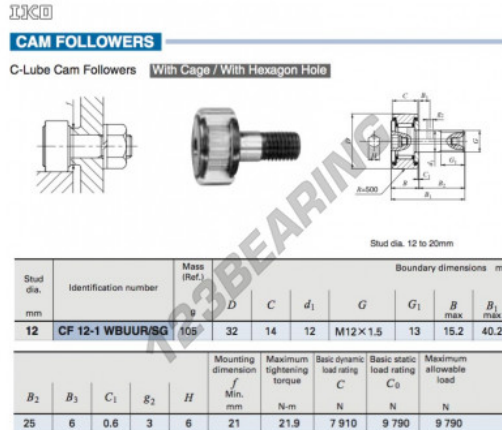

Cam follower CF12-1-WBUUR-SG-IKO - CF12-1-WB-UU-R-SG-IKO

<https://www.123bearing.co.uk/bearing-housing/deep-groove-bearing/cam-follower/cf12-1-wb-uu-r-sg-iko>

PRODUCT FEATURES

Brand	IKO
N° Ean13	3663952443317
Inside diameter	12 mm
Outside diameter	32 mm
Thickness	14 mm
Weight	105 g
Packaging	-