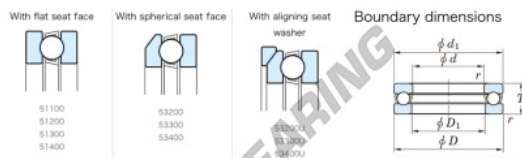

Thrust ball bearing 53272U-JTEKT - 53272U-JTEKT

<https://www.123bearing.co.uk/bearing-housing/deep-groove-bearing/thrust/53272u-jtekt>

Thrust Ball Bearings - Single Direction

Bearing No.	Boundary dimensions (mm)				Basic load ratings (kN)		Limiting speed (min-1)	
	d	D	T	Z	C ₀	C	Grease oil	
53272U	360	500	130	4	876	3500	78.1	340

PRODUCT FEATURES

Brand	JTEKT
N° Ean13	3616060804785
Inside diameter	360 mm
Outside diameter	500 mm
Thickness	130 mm
Limiting speed	340 rpm
Dynamic load	876 kN
Static load	3500 kN
Packaging	1

contact@123bearing.co.uk