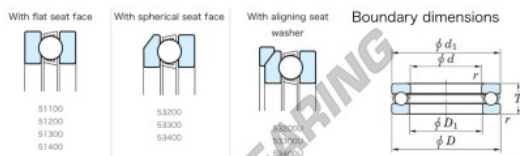

## Thrust ball bearing 53268U-JTEKT - 53268U-JTEKT

<https://www.123bearing.co.uk/bearing-housing/deep-groove-bearing/thrust/53268u-jtekt>

Thrust Ball Bearings - Single Direction

Bearing No.	Boundary dimensions (mm)				Basic load ratings (kN)		Fatigue load Limiting speed (rev. 1) (min./min.)	
	d	D	T	Number of balls	Ck	Cok	Ck	Cok
53268U	340	460	113	3	730	2830	63.8	380

### PRODUCT FEATURES

Brand	JTEKT
N° Ean13	3616060804778
Inside diameter	340 mm
Inside diameter	13.386" inch
Outside diameter	460 mm
Outside diameter	18.11" inch
Thickness	113 mm
Thickness	4.449" inch
Limiting speed	380 rpm
Dynamic load	730 kN
Static load	2830 kN
Packaging	1