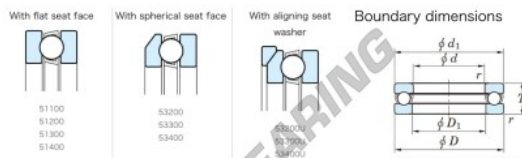

Thrust ball bearing 53260U-JTEKT - 53260U-JTEKT

<https://www.123bearing.co.uk/bearing-housing/deep-groove-bearing/thrust/53260u-jtekt>

Thrust Ball Bearings - Single Direction

Bearing No.	Boundary dimensions (mm)			Thickness	Basic load ratings (kN)		Fatigue load		Limiting speed (min ⁻¹)
	d	D	T		C ₀	C	C ₀	C	
53260U	300	420	112	3	713	2600	61.3	400	

PRODUCT FEATURES

Brand	JTEKT
N° Ean13	3616060804754
Inside diameter	300 mm
Outside diameter	420 mm
Thickness	112 mm
Limiting speed	400 rpm
Dynamic load	713 kN
Static load	2600 kN
Packaging	1

contact@123bearing.co.uk