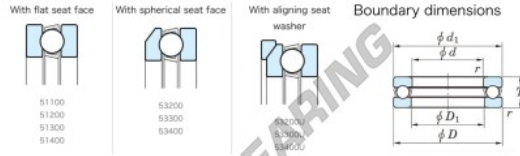

Thrust ball bearing 53234U-JTEKT - 53234U-JTEKT

<https://www.123bearing.co.uk/bearing-housing/deep-groove-bearing/thrust/53234u-jtekt>

Thrust Ball Bearings - Single Direction

Bearing No.	Boundary dimensions (mm)				Basic load ratings (kN)		Fatigue load limit (kN)	Limiting speed (min ⁻¹)
	d	D	T	r	C ₀	C _{0R}	C _{0L}	
53234U	170	240	65	1.5	326	834	26.3	750

PRODUCT FEATURES

Brand	JTEKT
N° Ean13	3616060804648
Inside diameter	170 mm
Outside diameter	240 mm
Thickness	65 mm
Limiting speed	750 rpm
Dynamic load	326 kN
Static load	834 kN
Packaging	1

contact@123bearing.co.uk