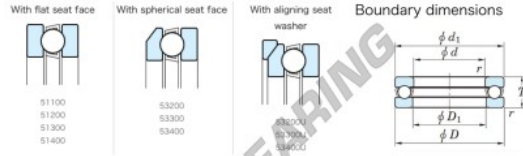

Thrust ball bearing 53232U-JTEKT - 53232U-JTEKT

<https://www.123bearing.co.uk/bearing-housing/deep-groove-bearing/thrust/53232u-jtekt>

Thrust Ball Bearings - Single Direction

Bearing No.	Boundary dimensions (mm)				Basic load ratings (kN)		Fatigue load limit (kN)	Limiting speed (rpm)
	d	D	T	mmf1	C0	C0a	Dynamic (min-1)	
53232U	160	225	61	1.5	279	718	23.4	810

PRODUCT FEATURES

Brand	JTEKT
N° Ean13	3616060804624
Inside diameter	160 mm
Outside diameter	225 mm
Thickness	61 mm
Limiting speed	810 rpm
Dynamic load	279 kN
Static load	718 kN
Packaging	1

contact@123bearing.co.uk