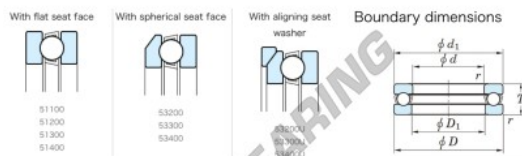

## Thrust ball bearing 53232U-JTEKT - 53232U-JTEKT

<https://www.123bearing.co.uk/bearing-housing/deep-groove-bearing/thrust/53232u-jtekt>

Thrust Ball Bearings - Single Direction

Bearing No.	Boundary dimensions (mm)				Basic load ratings (kN)		Fatigue load	Limiting
	d	D	T	mmf1	C0	C0a	(kN)(kN)	speed (rpm)(-1) Dinamic (rpm)
53232U	160	225	61	1.5	279	718	23.4	810

### PRODUCT FEATURES

Brand	JTEKT
N° Ean13	3616060804624
Inside diameter	160 mm
Outside diameter	225 mm
Thickness	61 mm
Limiting speed	810 rpm
Dynamic load	279 kN
Static load	718 kN
Packaging	1

[contact@123bearing.co.uk](mailto:contact@123bearing.co.uk)