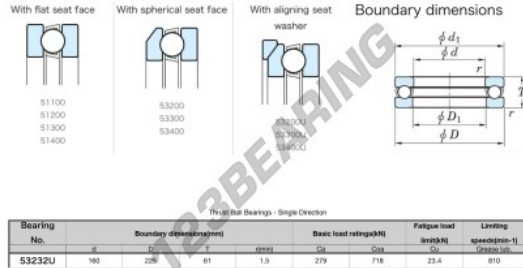

Thrust ball bearing 53232U-JTEKT - 53232U-JTEKT

<https://www.123bearing.co.uk/bearing-housing/deep-groove-bearing/thrust/53232u-jtekt>

PRODUCT FEATURES

Brand	JTEKT
N° Ean13	3616060804624
Inside diameter	160 mm
Outside diameter	225 mm
Thickness	61 mm
Limiting speed	810 rpm
Dynamic load	279 kN
Static load	718 kN
Packaging	1