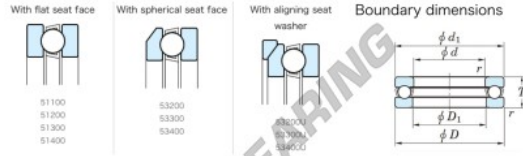

Thrust ball bearing 53232U-JTEKT - 53232U-JTEKT

<https://www.123bearing.co.uk/bearing-housing/deep-groove-bearing/thrust/53232u-jtekt>

Thrust Ball Bearings - Single Direction

Bearing No.	Boundary dimensions (mm)				Basic load ratings (kN)		Fatigue load	Limiting
	d	D	T	mmf1	C0	C0a	(kN)(kN)	speed (rpm)(-1) (min)(max)
53232U	160	225	61	1.5	279	718	23.4	810

PRODUCT FEATURES

Brand	JTEKT
N° Ean13	3616060804624
Inside diameter	160 mm
Outside diameter	225 mm
Thickness	61 mm
Limiting speed	810 rpm
Dynamic load	279 kN
Static load	718 kN
Packaging	1

contact@123bearing.co.uk