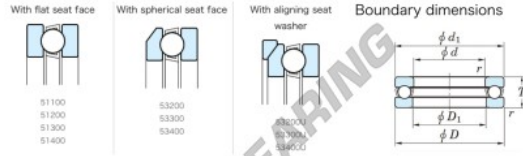

Thrust ball bearing 53232U-JTEKT - 53232U-JTEKT

<https://www.123bearing.co.uk/bearing-housing/deep-groove-bearing/thrust/53232u-jtekt>

Thrust Ball Bearings - Single Direction

Bearing No.	Boundary dimensions (mm)				Basic load ratings (kN)		Fatigue load	Limiting
	d	D	T	mmf1	C0	C0a	(kN)(kN)	speed (min-1) DIN 62161
53232U	160	225	61	1.5	279	718	23.4	810

PRODUCT FEATURES

Brand	JTEKT
N° Ean13	3616060804624
Inside diameter	160 mm
Outside diameter	225 mm
Thickness	61 mm
Limiting speed	810 rpm
Dynamic load	279 kN
Static load	718 kN
Packaging	1

contact@123bearing.co.uk