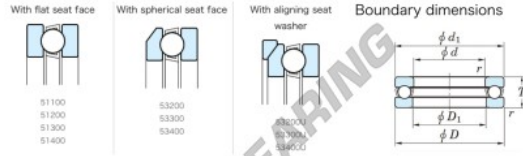

Thrust ball bearing 53232U-JTEKT - 53232U-JTEKT

<https://www.123bearing.co.uk/bearing-housing/deep-groove-bearing/thrust/53232u-jtekt>

Thrust Ball Bearings - Single Direction

Bearing No.	Boundary dimensions (mm)				Basic load ratings (kN)		Fatigue load limit (kN)	Limiting speed (rpm) - II
	d	D	T	mmf1	C0	C0a		
53232U	160	225	61	1.5	279	718	23.4	810

PRODUCT FEATURES

Brand	JTEKT
N° Ean13	3616060804624
Inside diameter	160 mm
Outside diameter	225 mm
Thickness	61 mm
Limiting speed	810 rpm
Dynamic load	279 kN
Static load	718 kN
Packaging	1

contact@123bearing.co.uk