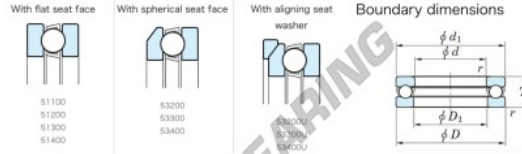

## Thrust ball bearing 53420U-JTEKT - 53420U-JTEKT

<https://www.123bearing.co.uk/bearing-housing/deep-groove-bearing/thrust/53420u-jtekt>

Thrust Ball Bearings - Single Direction

Bearing No.	Boundary dimensions (mm)				Basic load ratings (kN)		Fatigue load limit (kN)	Limiting speed (rpm) - 1) Grease lub.
	d	D	T	ITR1	C <sub>0</sub>	C <sub>02</sub>	C <sub>01</sub>	
53420U	100	210	98	3	460	983	33.7	620

### PRODUCT FEATURES

Brand	JTEKT
N° Ean13	3616060804174
Inside diameter	100 mm
Outside diameter	210 mm
Thickness	98 mm
Limiting speed	620 rpm
Dynamic load	460 kN
Static load	983 kN
Packaging	1

[contact@123bearing.co.uk](mailto:contact@123bearing.co.uk)