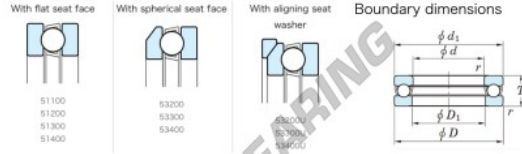

## Thrust ball bearing 53220U-JTEKT - 53220U-JTEKT

<https://www.123bearing.co.uk/bearing-housing/deep-groove-bearing/thrust/53220u-jtekt>

Thrust Ball Bearings - Single Direction

Bearing No.	Boundary dimensions (mm)			B/P ratio	Basic load ratings (kN)		Fatigue load limit (kN)	Limiting speed (min-1)
	d	D	T		C <sub>0</sub>	C		
53220U	100	150	45	1.1	183	410	16.6	1200

### PRODUCT FEATURES

Brand	JTEKT
N° Ean13	3616060804150
Inside diameter	100 mm
Outside diameter	150 mm
Thickness	45 mm
Limiting speed	1200 rpm
Dynamic load	183 kN
Static load	410 kN
Packaging	1

[contact@123bearing.co.uk](mailto:contact@123bearing.co.uk)