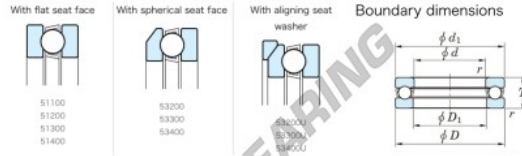

Thrust ball bearing 53418U-JTEKT - 53418U-JTEKT

<https://www.123bearing.co.uk/bearing-housing/deep-groove-bearing/thrust/53418u-jtekt>

Thrust Ball Bearings - Single Direction

Bearing No.	Boundary dimensions (mm)				Basic load ratings (kN)		Fatigue load limit (kN)	Limiting speed (min-1)
	d	D	t	r max.	C0	C10		
53418U	90	190	88	2.1	409	826	31.5	710

PRODUCT FEATURES

Brand	JTEKT
N° Ean13	3616060804143
Inside diameter	90 mm
Outside diameter	190 mm
Thickness	88 mm
Limiting speed	710 rpm
Dynamic load	409 kN
Static load	826 kN
Packaging	1

contact@123bearing.co.uk