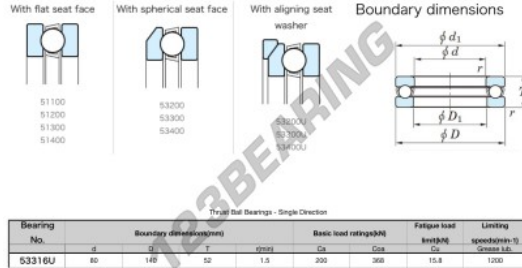

Thrust ball bearing 53316U-JTEKT - 53316U-JTEKT

<https://www.123bearing.co.uk/bearing-housing/deep-groove-bearing/thrust/53316u-jtekt>

PRODUCT FEATURES

| | |
|------------------|---------------|
| Brand | JTEKT |
| N° Ean13 | 3616060804075 |
| Inside diameter | 80 mm |
| Outside diameter | 140 mm |
| Thickness | 52 mm |
| Limiting speed | 1200 rpm |
| Dynamic load | 200 kN |
| Static load | 368 kN |
| Packaging | 1 |