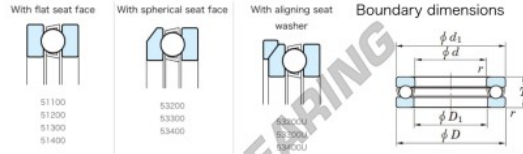

## Thrust ball bearing 53414U-JTEKT - 53414U-JTEKT

<https://www.123bearing.co.uk/bearing-housing/deep-groove-bearing/thrust/53414u-jtekt>

Small Ball Bearings - Single Direction

Bearing No.	Boundary dimensions (mm)				Basic load ratings (kN)		Fatigue load	Limiting
	d	D	T	srmax	C <sub>0</sub>	C <sub>0a</sub>	W (kN)	speed (min./l) Grease lub.
53414U	70	150	69	2	312	553	23.8	940

### PRODUCT FEATURES

Brand	JTEKT
N° Ean13	3616060804020
Inside diameter	70 mm
Outside diameter	150 mm
Thickness	69 mm
Limiting speed	940 rpm
Dynamic load	312 kN
Static load	553 kN
Packaging	1

[contact@123bearing.co.uk](mailto:contact@123bearing.co.uk)