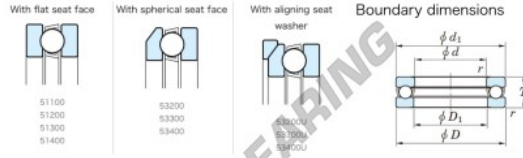

Thrust ball bearing 53314U-JTEKT - 53314U-JTEKT

<https://www.123bearing.co.uk/bearing-housing/deep-groove-bearing/thrust/53314u-jtekt>

Thrust Ball Bearings - Single Direction

Bearing No.	Boundary dimensions (mm)				Basic load ratings (kN)		Fatigue load limit (kN)	Limiting speed (min ⁻¹)
	d	D	T	r	C ₀	C		
53314U	70	125	48	1.1	167	291	13.1	

PRODUCT FEATURES

Brand	JTEKT
N° Ean13	3616060804013
Inside diameter	70 mm
Outside diameter	125 mm
Thickness	48 mm
Limiting speed	1300 rpm
Dynamic load	167 kN
Static load	291 kN
Packaging	1

contact@123bearing.co.uk