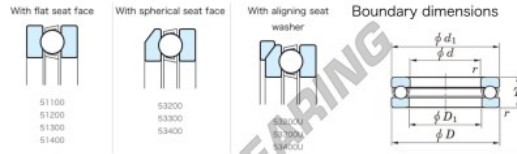

## Thrust ball bearing 53313U-JTEKT - 53313U-JTEKT

<https://www.123bearing.co.uk/bearing-housing/deep-groove-bearing/thrust/53313u-jtekt>

Thrust Ball Bearings - Single Direction

Bearing No.	Boundary dimensions (mm)				Basic load ratings (kN)		Fatigue load limit (kN)		Limiting speed (rpm)	
	d	D	T	r	C <sub>0</sub>	C	C <sub>0</sub>	C <sub>0</sub>	C	
53313U	65	115	43	1.1	159	287	13	1400		

### PRODUCT FEATURES

Brand	JTEKT
N° Ean13	3616060803986
Inside diameter	65 mm
Outside diameter	115 mm
Thickness	43 mm
Limiting speed	1400 rpm
Dynamic load	159 kN
Static load	287 kN
Packaging	1

[contact@123bearing.co.uk](mailto:contact@123bearing.co.uk)