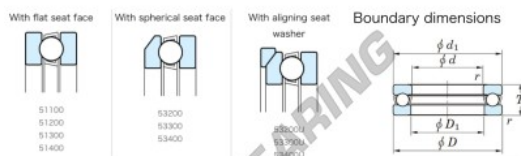

Thrust ball bearing 53311U-JTEKT - 53311U-JTEKT

<https://www.123bearing.co.uk/bearing-housing/deep-groove-bearing/thrust/53311u-jtekt>

Thrust Ball Bearings - Single Direction

Bearing No.	Boundary dimensions (mm)				Basic load ratings (kN)		Fatigue load limit (kN)	Limiting speed (rpm)
	d	D	T	srms	C ₀	C	lim	
53311U	55	105	42	1.1	149	246	11.1	1000

PRODUCT FEATURES

Brand	JTEKT
N° Ean13	3616060803924
Inside diameter	55 mm
Inside diameter	2.165" inch
Outside diameter	105 mm
Outside diameter	4.134" inch
Thickness	42 mm
Thickness	1.654" inch
Limiting speed	1600 rpm
Dynamic load	149 kN
Static load	246 kN
Packaging	1