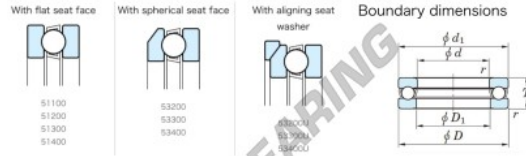

## Thrust ball bearing 53211U-JTEKT - 53211U-JTEKT

<https://www.123bearing.co.uk/bearing-housing/deep-groove-bearing/thrust/53211u-jtekt>

Thrust Ball Bearings - Single Direction

Bearing No.	Boundary dimensions (mm)				Basic load ratings (kN)		Fatigue load	Limiting speed (min-1)
	d	D	B	rites	Cu	Co	Cu (mm³/kN)	Co (mm³/min)
53211U	55	90	30	1	86.7	159	7.2	2100

### PRODUCT FEATURES

Brand	JTEKT
N° Ean13	4549250138034
Inside diameter	55 mm
Outside diameter	90 mm
Thickness	30 mm
Limiting speed	2100 rpm
Dynamic load	86.7 kN
Static load	159 kN
Packaging	1

[contact@123bearing.co.uk](mailto:contact@123bearing.co.uk)