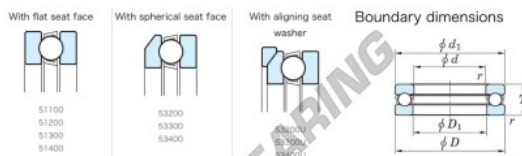

Thrust ball bearing 53310U-JTEKT - 53310U-JTEKT

<https://www.123bearing.co.uk/bearing-housing/deep-groove-bearing/thrust/53310u-jtekt>

Tin Ball Bearings - Single Direction

Bearing No.	Boundary dimensions (mm)				Basic load ratings (kN)		Fatigue load limit (kN)	Limiting speed (min-1)
	d	D	B	r	C ₀	C		
53310U	50	95	37	1.1	121	202	9.1	1800

PRODUCT FEATURES

Brand	JTEKT
N° Ean13	3616060803894
Inside diameter	50 mm
Outside diameter	95 mm
Thickness	37 mm
Limiting speed	1800 rpm
Dynamic load	121 kN
Static load	202 kN
Packaging	1

contact@123bearing.co.uk