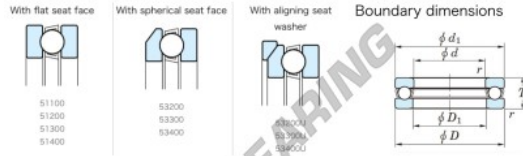

Thrust ball bearing 53210U-JTEKT - 53210U-JTEKT

<https://www.123bearing.co.uk/bearing-housing/deep-groove-bearing/thrust/53210u-jtekt>

Thrust Ball Bearings - Single Direction

Bearing No.	Boundary dimensions (mm)				Basic load ratings (kN)		Fatigue load limit (kN)	Limiting speed (min ⁻¹)
	d	D	T	mm	C ₀	C		
53210U	50	78	26	1	60.6	111	5.05	2300

PRODUCT FEATURES

Brand	JTEKT
N° Ean13	3616060803887
Inside diameter	50 mm
Outside diameter	78 mm
Thickness	26 mm
Limiting speed	2300 rpm
Dynamic load	60.6 kN
Static load	111 kN
Packaging	1

contact@123bearing.co.uk