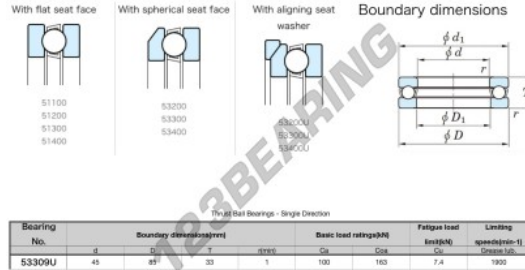

Thrust ball bearing 53309U-JTEKT - 53309U-JTEKT

<https://www.123bearing.co.uk/bearing-housing/deep-groove-bearing/thrust/53309u-jtekt>

PRODUCT FEATURES

Brand	JTEKT
N° Ean13	3616060803863
Inside diameter	45 mm
Outside diameter	85 mm
Thickness	33 mm
Limiting speed	1900 rpm
Dynamic load	100 kN
Static load	163 kN
Packaging	1