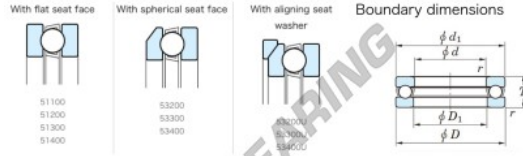

Thrust ball bearing 53307U-JTEKT - 53307U-JTEKT

<https://www.123bearing.co.uk/bearing-housing/deep-groove-bearing/thrust/53307u-jtekt>

Thrust Ball Bearings - Single Direction

Bearing No.	Boundary dimensions (mm)				Basic load ratings (kN)		Fatigue load limit (kN)	Limiting speed (rpm)
	d	D	t	DF	C ₀	C	lim	
53307U	35	68	28	1	69.3	103	4.75	2400

PRODUCT FEATURES

Brand	JTEKT
N° Ean13	3616060803801
Inside diameter	35 mm
Outside diameter	68 mm
Thickness	28 mm
Limiting speed	2400 rpm
Dynamic load	69.3 kN
Static load	105 kN
Packaging	1

contact@123bearing.co.uk