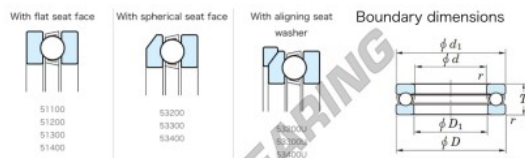

## Thrust ball bearing 53207U-JTEKT - 53207U-JTEKT

<https://www.123bearing.co.uk/bearing-housing/deep-groove-bearing/thrust/53207u-jtekt>

Thrust Ball Bearings - Single Direction

Bearing No.	Boundary dimensions (mm)				Basic load ratings (kN)		Fatigue load limit (kN)	Limiting speed (rpm) - 1)
	d	D	T	W	C <sub>0</sub>	C		
53207U	35	62	22	1	48.9	78.2	0.55	2900

### PRODUCT FEATURES

Brand	JTEKT
N° Ean13	4549250277108
Inside diameter	35 mm
Outside diameter	62 mm
Thickness	22 mm
Limiting speed	2900 rpm
Dynamic load	48.9 kN
Static load	78.2 kN
Packaging	1

[contact@123bearing.co.uk](mailto:contact@123bearing.co.uk)