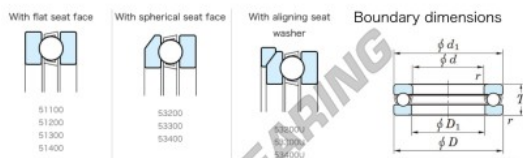

## Thrust ball bearing 53306U-JTEKT - 53306U-JTEKT

<https://www.123bearing.co.uk/bearing-housing/deep-groove-bearing/thrust/53306u-jtekt>

Thrust Ball Bearings - Single Direction

Bearing No.	Boundary dimensions (mm)				Basic load ratings (kN)			Fatigue load	Limiting
	d	D	t	r	C <sub>0</sub>	C <sub>0r</sub>	C <sub>0r</sub>	speed (min-1)	
53306U	30	60	25	1	53.5	78.7	0.33	2700	

## PRODUCT FEATURES

Brand	JTEKT
N° Ean13	3616060803771
Inside diameter	30 mm
Outside diameter	60 mm
Thickness	25 mm
Limiting speed	2700 rpm
Dynamic load	53.5 kN
Static load	78.7 kN
Packaging	1

[contact@123bearing.co.uk](mailto:contact@123bearing.co.uk)