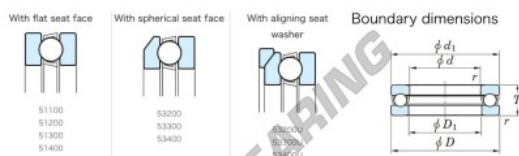

Thrust ball bearing 53205U-JTEKT - 53205U-JTEKT

<https://www.123bearing.co.uk/bearing-housing/deep-groove-bearing/thrust/53205u-jtekt>

Thrust Ball Bearings - Single Direction

Bearing No.	Boundary dimensions (mm)			Basic load ratings (kN)	Fatigue load limit (kN)	Limiting speed (rpm)
	d	D	T			
53205U	25	47	19	34.6	50.4	3600

PRODUCT FEATURES

Brand	JTEKT
N° Ean13	4549250272189
Inside diameter	25 mm
Outside diameter	47 mm
Thickness	19 mm
Limiting speed	3600 rpm
Dynamic load	34.6 kN
Static load	50.4 kN
Packaging	1

contact@123bearing.co.uk