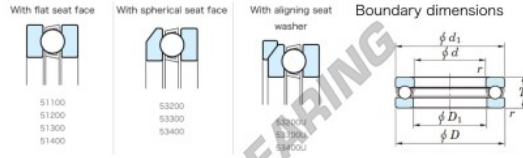

Thrust ball bearing 53200U-JTEKT - 53200U-JTEKT

<https://www.123bearing.co.uk/bearing-housing/deep-groove-bearing/thrust/53200u-jtekt>

Thrust Ball Bearings - Single Direction

Bearing No.	Boundary dimensions (mm)				Basic load ratings(kN)			Fatigue load	Limiting
	d	D	B	r	C0	C0a	C0a/C0	speed (min-1)	
53200U	10	26	13	0.6	15.8	17.1	0.77	5700	

PRODUCT FEATURES

Brand	JTEKT
N° Ean13	3616060803689
Inside diameter	10 mm
Outside diameter	26 mm
Thickness	13 mm
Limiting speed	5700 rpm
Dynamic load	15.8 kN
Static load	17.1 kN
Packaging	1

contact@123bearing.co.uk