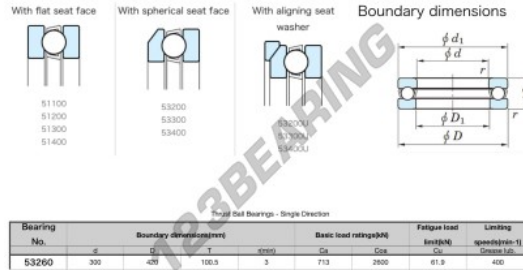

Thrust ball bearing 53260-JTEKT - 53260-JTEKT

<https://www.123bearing.co.uk/bearing-housing/deep-groove-bearing/thrust/53260-jtekt>

PRODUCT FEATURES

Brand	JTEKT
N° Ean13	3616060803641
Inside diameter	300 mm
Outside diameter	420 mm
Thickness	100.5 mm
Limiting speed	400 rpm
Dynamic load	713 kN
Static load	2600 kN
Packaging	1