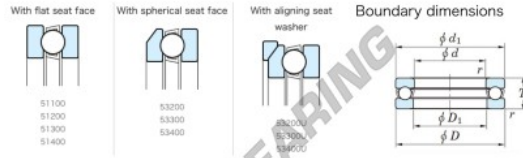

Thrust ball bearing 53336-JTEKT - 53336-JTEKT

<https://www.123bearing.co.uk/bearing-housing/deep-groove-bearing/thrust/53336-jtekt>

Bearing No.	Boundary dimensions (mm)				Basic load ratings (kN)		Fatigue load limit (kN)	Limiting speed (rpm)
	d	D	T	TS	C ₀	C _{0R}	C _{0L}	
53336	180	300	99.3	3	578	1580	46.2	490

PRODUCT FEATURES

Brand	JTEKT
N° Ean13	3616060803566
Inside diameter	180 mm
Outside diameter	300 mm
Thickness	99.3 mm
Limiting speed	490 rpm
Dynamic load	578 kN
Static load	1580 kN
Packaging	1

contact@123bearing.co.uk