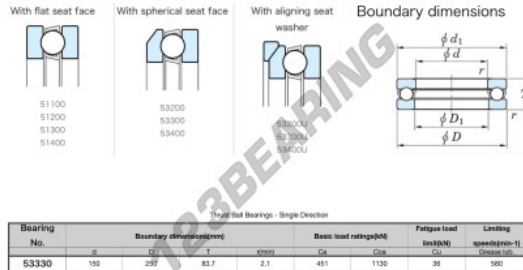

Thrust ball bearing 53330-JTEKT - 53330-JTEKT

<https://www.123bearing.co.uk/bearing-housing/deep-groove-bearing/thrust/53330-jtekt>

PRODUCT FEATURES

Brand	JTEKT
N° Ean13	3616060803504
Inside diameter	150 mm
Outside diameter	250 mm
Thickness	83.7 mm
Limiting speed	580 rpm
Dynamic load	451 kN
Static load	1130 kN
Packaging	1