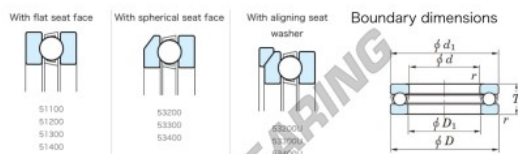

Thrust ball bearing 53230-JTEKT - 53230-JTEKT

<https://www.123bearing.co.uk/bearing-housing/deep-groove-bearing/thrust/53230-jtekt>

Thrust Ball Bearings - Single Direction

Bearing No.	Boundary dimensions (mm)			Basic load ratings (kN)	Fatigue load limit (kN)	Limiting speed (rev-1)
	d	D	T			
53230	190	215	53.3	266	652	840

PRODUCT FEATURES

Brand	JTEKT
N° Ean13	3616060803498
Inside diameter	150 mm
Outside diameter	215 mm
Thickness	53.3 mm
Limiting speed	840 rpm
Dynamic load	266 kN
Static load	652 kN
Packaging	1

contact@123bearing.co.uk