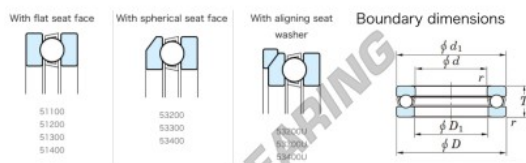

Thrust ball bearing 53328-JTEKT - 53328-JTEKT

<https://www.123bearing.co.uk/bearing-housing/deep-groove-bearing/thrust/53328-jtekt>

Thrust Ball Bearings - Single Direction

Bearing No.	Boundary dimensions (mm)				Basic load ratings (kN)		Fatigue load	Limiting
	d	D	T	r	C ₀	C	rate (rpm)	speed (rpm) - 1000000
53328	140	240	84.9	2.1	458	1130	36.9	620

PRODUCT FEATURES

Brand	JTEKT
N° Ean13	3616060803481
Inside diameter	140 mm
Outside diameter	240 mm
Thickness	84.9 mm
Limiting speed	620 rpm
Dynamic load	458 kN
Static load	1130 kN
Packaging	1

contact@123bearing.co.uk