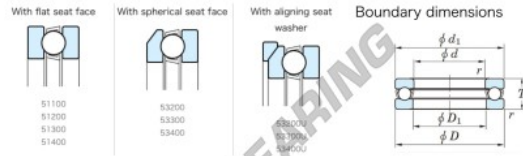

## Thrust ball bearing 53313-JTEKT - 53313-JTEKT

<https://www.123bearing.co.uk/bearing-housing/deep-groove-bearing/thrust/53313-jtekt>

Thrust Ball Bearings - Single Direction

Bearing No.	Boundary dimensions (mm)					Basic load ratings (kN)		Fatigue load limit (kN)	Limiting speed (min-1) (Grease lub.)
	d	D	T	d <sub>1</sub>	r	C <sub>0</sub>	C		
53313	65	115	39.4	1.1	159	287	13	1400	

## PRODUCT FEATURES

Brand	JTEKT
N° Ean13	3616060803412
Inside diameter	65 mm
Outside diameter	115 mm
Thickness	39.4 mm
Limiting speed	1400 rpm
Dynamic load	159 kN
Static load	287 kN
Packaging	1

[contact@123bearing.co.uk](mailto:contact@123bearing.co.uk)