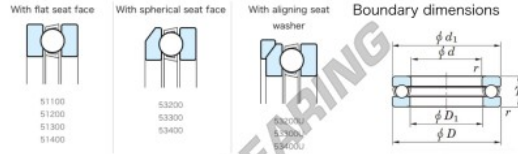

## Thrust ball bearing 53212-JTEKT - 53212-JTEKT

<https://www.123bearing.co.uk/bearing-housing/deep-groove-bearing/thrust/53212-jtekt>

Thrust Ball Bearings - Single Direction

Bearing No.	Boundary dimensions (mm)				Basic load ratings (kN)		Fatigue load limit (kN) (at 10 <sup>6</sup> Stress cycles)	Limiting speed (min <sup>-1</sup> )
	d	D	T	rmax	C0	C0k		
53212	60	95	28	1	92	179	8.65	1900

### PRODUCT FEATURES

Brand	JTEKT
N° Ean13	3616060803375
Inside diameter	60 mm
Outside diameter	95 mm
Thickness	28 mm
Limiting speed	1900 rpm
Dynamic load	92 kN
Static load	179 kN
Packaging	1

[contact@123bearing.co.uk](mailto:contact@123bearing.co.uk)