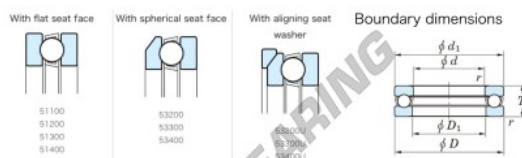

## Thrust ball bearing 53311-JTEKT - 53311-JTEKT

<https://www.123bearing.co.uk/bearing-housing/deep-groove-bearing/thrust/53311-jtekt>

Thrust Ball Bearings - Single Direction

Bearing No.	Boundary dimensions (mm)				Basic load ratings (kN)		Fatigue load limiting speed (rpm) - 10 <sup>6</sup> revs	
	d	D	T	r	C <sub>0</sub>	C	C <sub>0</sub>	C
53311	55	105	39.3	1.1	149	246	11.1	1600

## PRODUCT FEATURES

Brand	JTEKT
N° Ean13	3616060803351
Inside diameter	55 mm
Outside diameter	105 mm
Thickness	39.3 mm
Limiting speed	1600 rpm
Dynamic load	149 kN
Static load	246 kN
Packaging	1

[contact@123bearing.co.uk](mailto:contact@123bearing.co.uk)