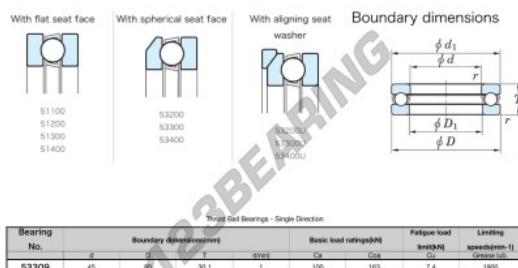

## PRODUCT FEATURES

Brand	JTEKT
N° Ean13	3616060803290
Inside diameter	45 mm
Outside diameter	85 mm
Thickness	30.1 mm
Limiting speed	1900 rpm
Dynamic load	100 kN
Static load	163 kN
Packaging	1

[contact@123bearing.co.uk](mailto:contact@123bearing.co.uk)