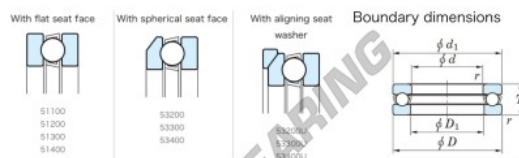

Thrust ball bearing 53308-JTEKT - 53308-JTEKT

<https://www.123bearing.co.uk/bearing-housing/deep-groove-bearing/thrust/53308-jtekt>

Thrust Ball Bearings - Single Direction

Bearing No.	Boundary dimensions (mm)				Basic load ratings (kN)		Fatigue load limit (kN)	Limiting speed (rpm)
	d	D	T	rmax	C ₀	C _{0k}	C _{0k}	rpm (min-1) Single dir.
53308	40	78	28.5	1	86.6	135	0.55	2100

PRODUCT FEATURES

Brand	JTEKT
N° Ean13	3616060803269
Inside diameter	40 mm
Outside diameter	78 mm
Thickness	28.5 mm
Limiting speed	2100 rpm
Dynamic load	86.6 kN
Static load	135 kN
Packaging	1

contact@123bearing.co.uk