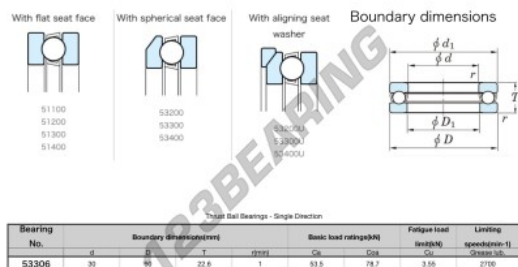

Thrust ball bearing 53306-JTEKT - 53306-JTEKT

<https://www.123bearing.co.uk/bearing-housing/deep-groove-bearing/thrust/53306-jtekt>

PRODUCT FEATURES

Brand	JTEKT
N° Ean13	3616060803207
Inside diameter	30 mm
Inside diameter	1.181" inch
Outside diameter	60 mm
Outside diameter	2.362" inch
Thickness	22.6 mm
Thickness	0.89" inch
Limiting speed	2700 rpm
Dynamic load	53.5 kN
Static load	78.7 kN
Packaging	1