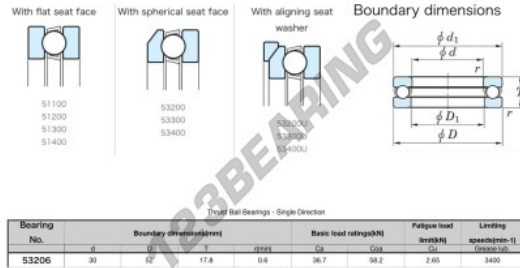

Thrust ball bearing 53206-JTEKT - 53206-JTEKT

<https://www.123bearing.co.uk/bearing-housing/deep-groove-bearing/thrust/53206-jtekt>

PRODUCT FEATURES

Brand	JTEKT
N° Ean13	3616060803191
Inside diameter	30 mm
Outside diameter	52 mm
Thickness	17.8 mm
Limiting speed	3400 rpm
Dynamic load	36.7 kN
Static load	58.2 kN
Packaging	1