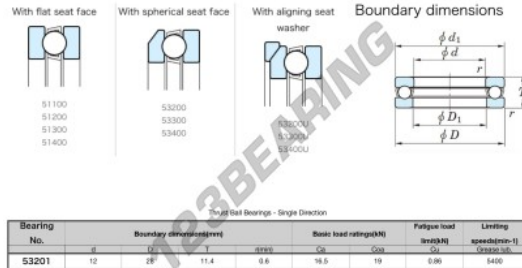

Thrust ball bearing 53201-JTEKT - 53201-JTEKT

<https://www.123bearing.co.uk/bearing-housing/deep-groove-bearing/thrust/53201-jtekt>

PRODUCT FEATURES

Brand	JTEKT
N° Ean13	3616060803122
Inside diameter	12 mm
Inside diameter	0.472" inch
Outside diameter	28 mm
Outside diameter	1.102" inch
Thickness	11.4 mm
Thickness	0.449" inch
Limiting speed	5400 rpm
Dynamic load	16.5 kN
Static load	19 kN
Packaging	1