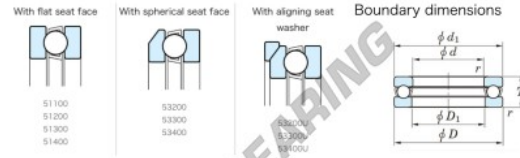

Thrust ball bearing 51272-JTEKT - 51272-JTEKT

<https://www.123bearing.co.uk/bearing-housing/deep-groove-bearing/thrust/51272-jtekt>

Thrust Ball Bearings - Single Direction

Bearing No.	Boundary dimensions (mm)				Basic load ratings (kN)		Fatigue load limit (kN)	Limiting speed (rpm)
	d	d _i	T	df	C ₀	C	lim	
51272	360	500	110	4	876	3500	76.1	340

PRODUCT FEATURES

Brand	JTEKT
N° Ean13	3616060803108
Inside diameter	360 mm
Inside diameter	14.173" inch
Outside diameter	500 mm
Outside diameter	19.685" inch
Thickness	110 mm
Thickness	4.331" inch
Limiting speed	340 rpm
Dynamic load	876 kN
Static load	3500 kN
Packaging	1