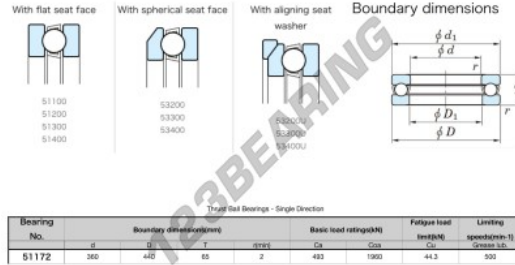

### PRODUCT FEATURES

Brand	JTEKT
N° Ean13	3616060803092
Inside diameter	360 mm
Inside diameter	14.173" inch
Outside diameter	440 mm
Outside diameter	17.323" inch
Thickness	65 mm
Thickness	2.559" inch
Limiting speed	500 rpm
Dynamic load	493 kN
Static load	1960 kN
Packaging	1