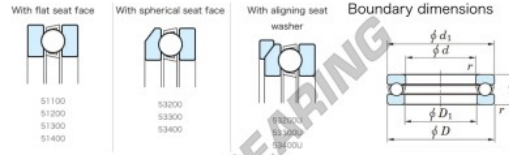

Thrust ball bearing 51268-JTEKT - 51268-JTEKT

<https://www.123bearing.co.uk/bearing-housing/deep-groove-bearing/thrust/51268-jtekt>

Thrust Ball Bearings - Single Direction

Bearing No.	Boundary dimensions (mm)				Basic load ratings (kN)		Fatigue load limit (kN)		Limiting speed (rpm)
	d	d1	T	r	C0	C0	C0		
51268	340	460	96	3	730	2830	63.8	380	

PRODUCT FEATURES

Brand	JTEKT
N° Ean13	3616060803085
Inside diameter	340 mm
Outside diameter	460 mm
Thickness	96 mm
Limiting speed	380 rpm
Dynamic load	730 kN
Static load	2830 kN
Packaging	1

contact@123bearing.co.uk