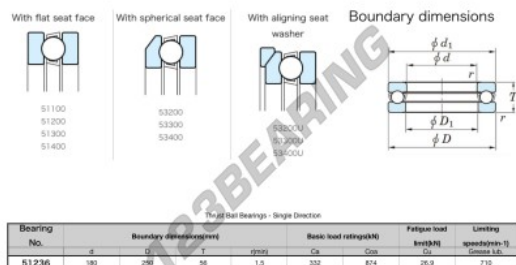

### PRODUCT FEATURES

Brand	JTEKT
N° Ean13	4549250135415
Inside diameter	180 mm
Inside diameter	7.087" inch
Outside diameter	250 mm
Outside diameter	9.843" inch
Thickness	56 mm
Thickness	2.205" inch
Limiting speed	710 rpm
Dynamic load	332 kN
Static load	874 kN
Packaging	1