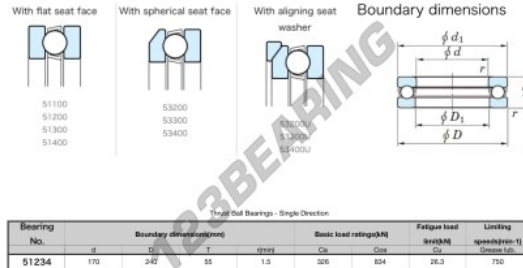

### PRODUCT FEATURES

Brand	JTEKT
N° Ean13	4549250135408
Inside diameter	170 mm
Outside diameter	240 mm
Thickness	55 mm
Limiting speed	750 rpm
Dynamic load	326 kN
Static load	834 kN
Packaging	1

[contact@123bearing.co.uk](mailto:contact@123bearing.co.uk)