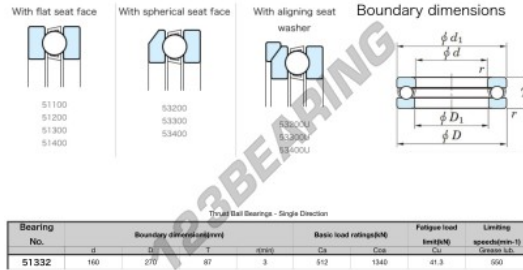

### PRODUCT FEATURES

Brand	JTEKT
N° Ean13	4549250221361
Inside diameter	160 mm
Outside diameter	270 mm
Thickness	87 mm
Limiting speed	550 rpm
Dynamic load	512 kN
Static load	1340 kN
Packaging	1

[contact@123bearing.co.uk](mailto:contact@123bearing.co.uk)