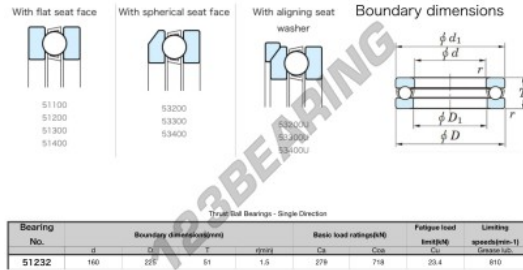

Thrust ball bearing 51232-JTEKT - 51232-JTEKT

<https://www.123bearing.co.uk/bearing-housing/deep-groove-bearing/thrust/51232-jtekt>

PRODUCT FEATURES

Brand	JTEKT
N° Ean13	4549250135392
Inside diameter	160 mm
Outside diameter	225 mm
Thickness	51 mm
Limiting speed	810 rpm
Dynamic load	279 kN
Static load	718 kN
Packaging	1