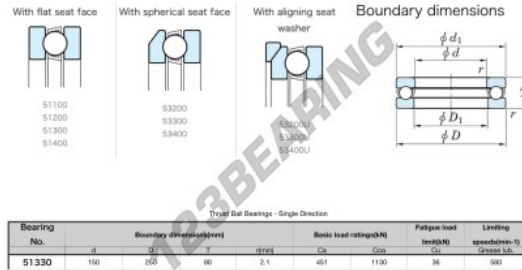

### PRODUCT FEATURES

Brand	JTEKT
N° Ean13	4549250135682
Inside diameter	150 mm
Outside diameter	250 mm
Thickness	80 mm
Limiting speed	580 rpm
Dynamic load	451 kN
Static load	1130 kN
Packaging	1

[contact@123bearing.co.uk](mailto:contact@123bearing.co.uk)