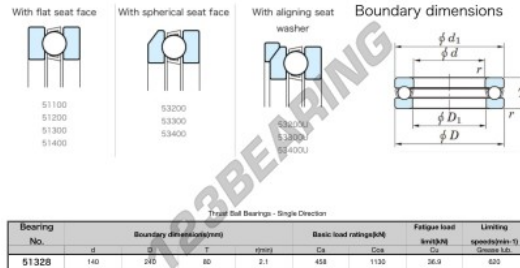

## PRODUCT FEATURES

Brand	JTEKT
N° Ean13	4549250135668
Inside diameter	140 mm
Outside diameter	240 mm
Thickness	80 mm
Limiting speed	620 rpm
Dynamic load	458 kN
Static load	1130 kN
Packaging	1

[contact@123bearing.co.uk](mailto:contact@123bearing.co.uk)