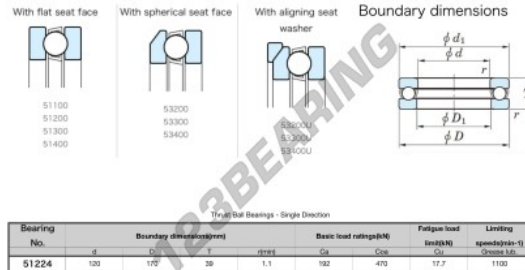

Thrust ball bearing 51224-JTEKT - 51224-JTEKT

<https://www.123bearing.co.uk/bearing-housing/deep-groove-bearing/thrust/51224-jtekt>

PRODUCT FEATURES

Brand	JTEKT
N° Ean13	4549250135330
Inside diameter	120 mm
Outside diameter	170 mm
Thickness	39 mm
Limiting speed	1100 rpm
Dynamic load	192 kN
Static load	470 kN
Packaging	1
Standard	No standard